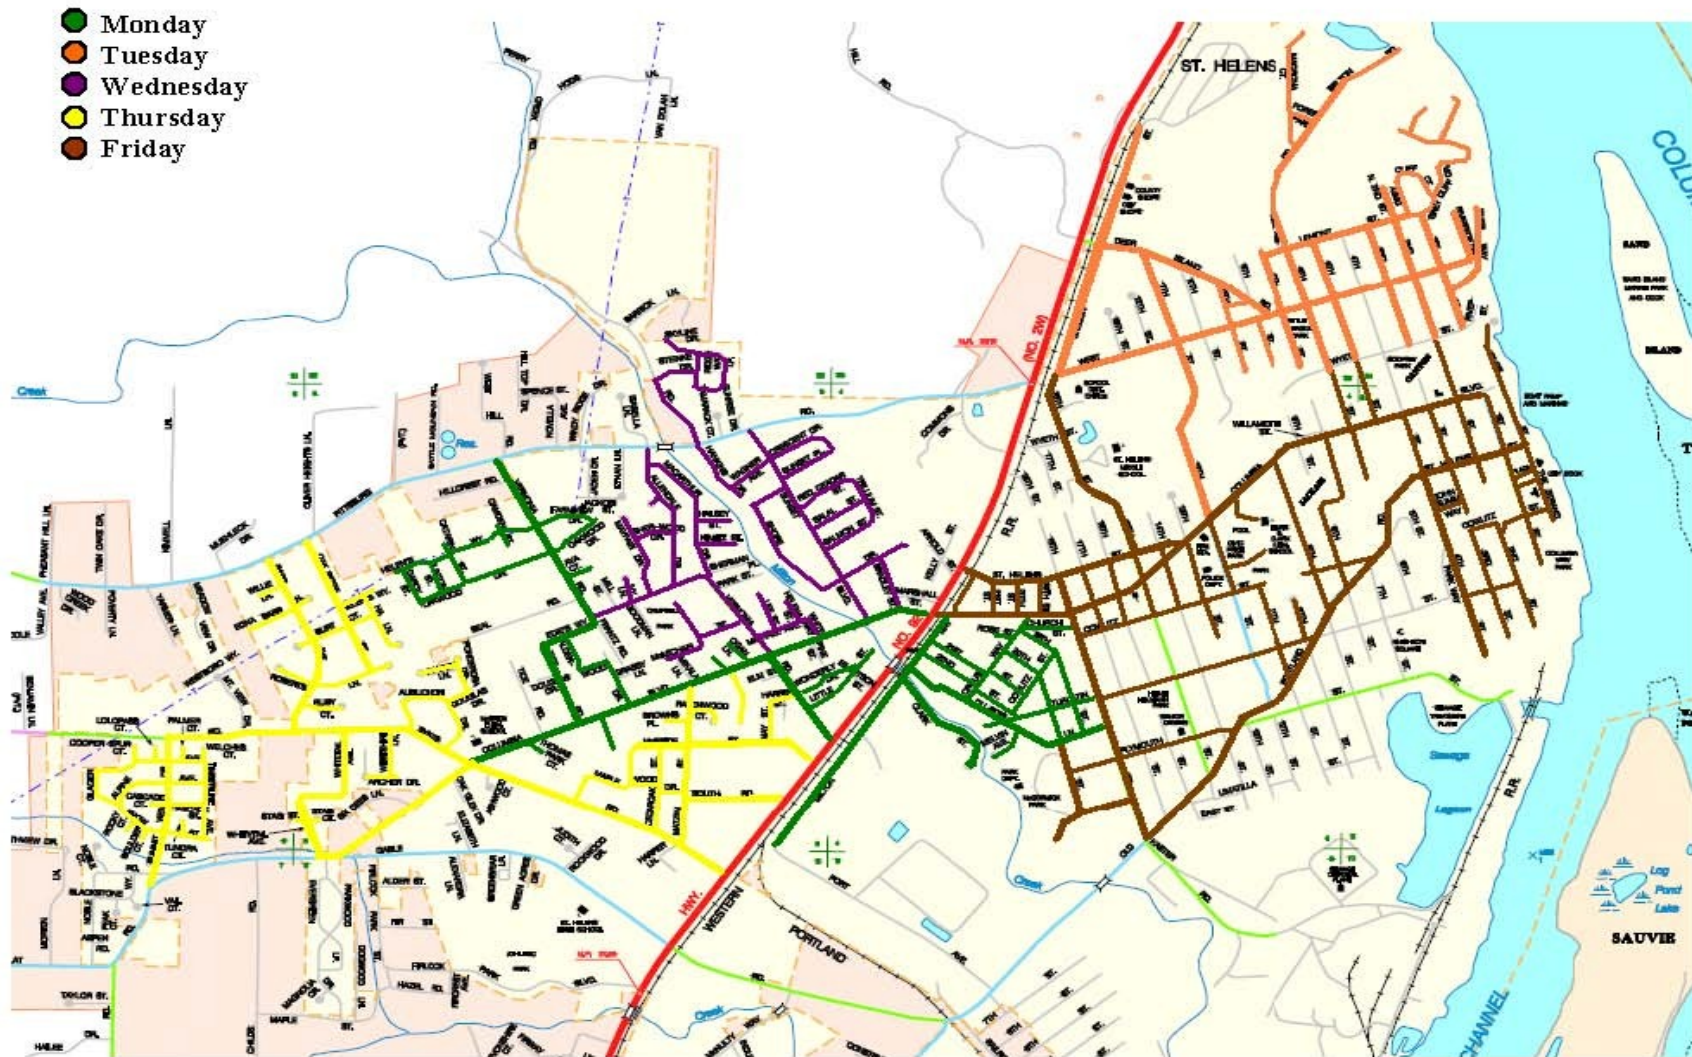

Sweeper Schedule Map

Sweeping Schedule:

Monday	Columbia Blvd. from Sykes Road to Hwy. 30, N. Vernonia Road & Cherrywood Area, Area from Milton Way to S. 18 th Street
Tuesday	North of Columbia Blvd. – east side of Hwy. 30
Wednesday	North of Columbia Blvd. to Pittsburg Rd. – From N. Vernonia to Hwy. 30
Thursday	Sykes Rd. West of Columbia Blvd. including Whitetail, Matzen and Barr Ave. Areas
Friday	Business District, South of Columbia Blvd. – East Side of Hwy. 30

We try to stick to the schedule but we get interruptions from weather, breakdowns, etc.

Please do not put leaves and yard debris in the street for the sweeper to pick up. Not only is it illegal, it causes traffic hazards and is hard on the sweeper.